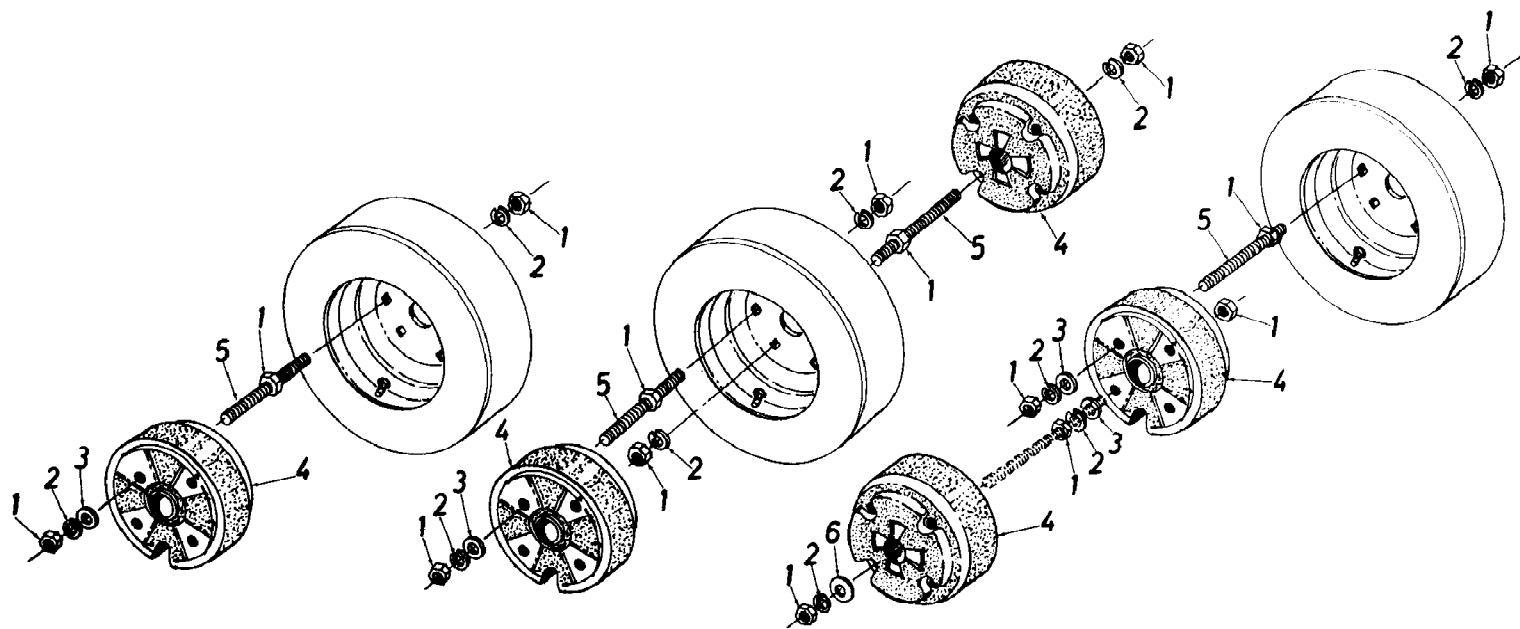

190-784-190 Wheel Weights (1995)
Wheel Weights

190-784-190 Wheel Weights (1995)
Wheel Weights

Page 2 of 2

Ref #	Part Number	Qty	S/P/F	Description
1	712-0206	12	S	Hex Nut 1/2-13 Thd.
2	736-0921	8	S	Lock Wash. 1/2" I.D.
3	736-0192	4	S	FI-Wash. .53" I.D. x .93" O.D.
4	723-0366	2		Wheel Weight
5	711-0543	4		Rod Threaded 1/2-13 x 9.5" Lg.
6	736-0180	4	S	FI-Wash. .5" I.D. x 2.0" O.D.